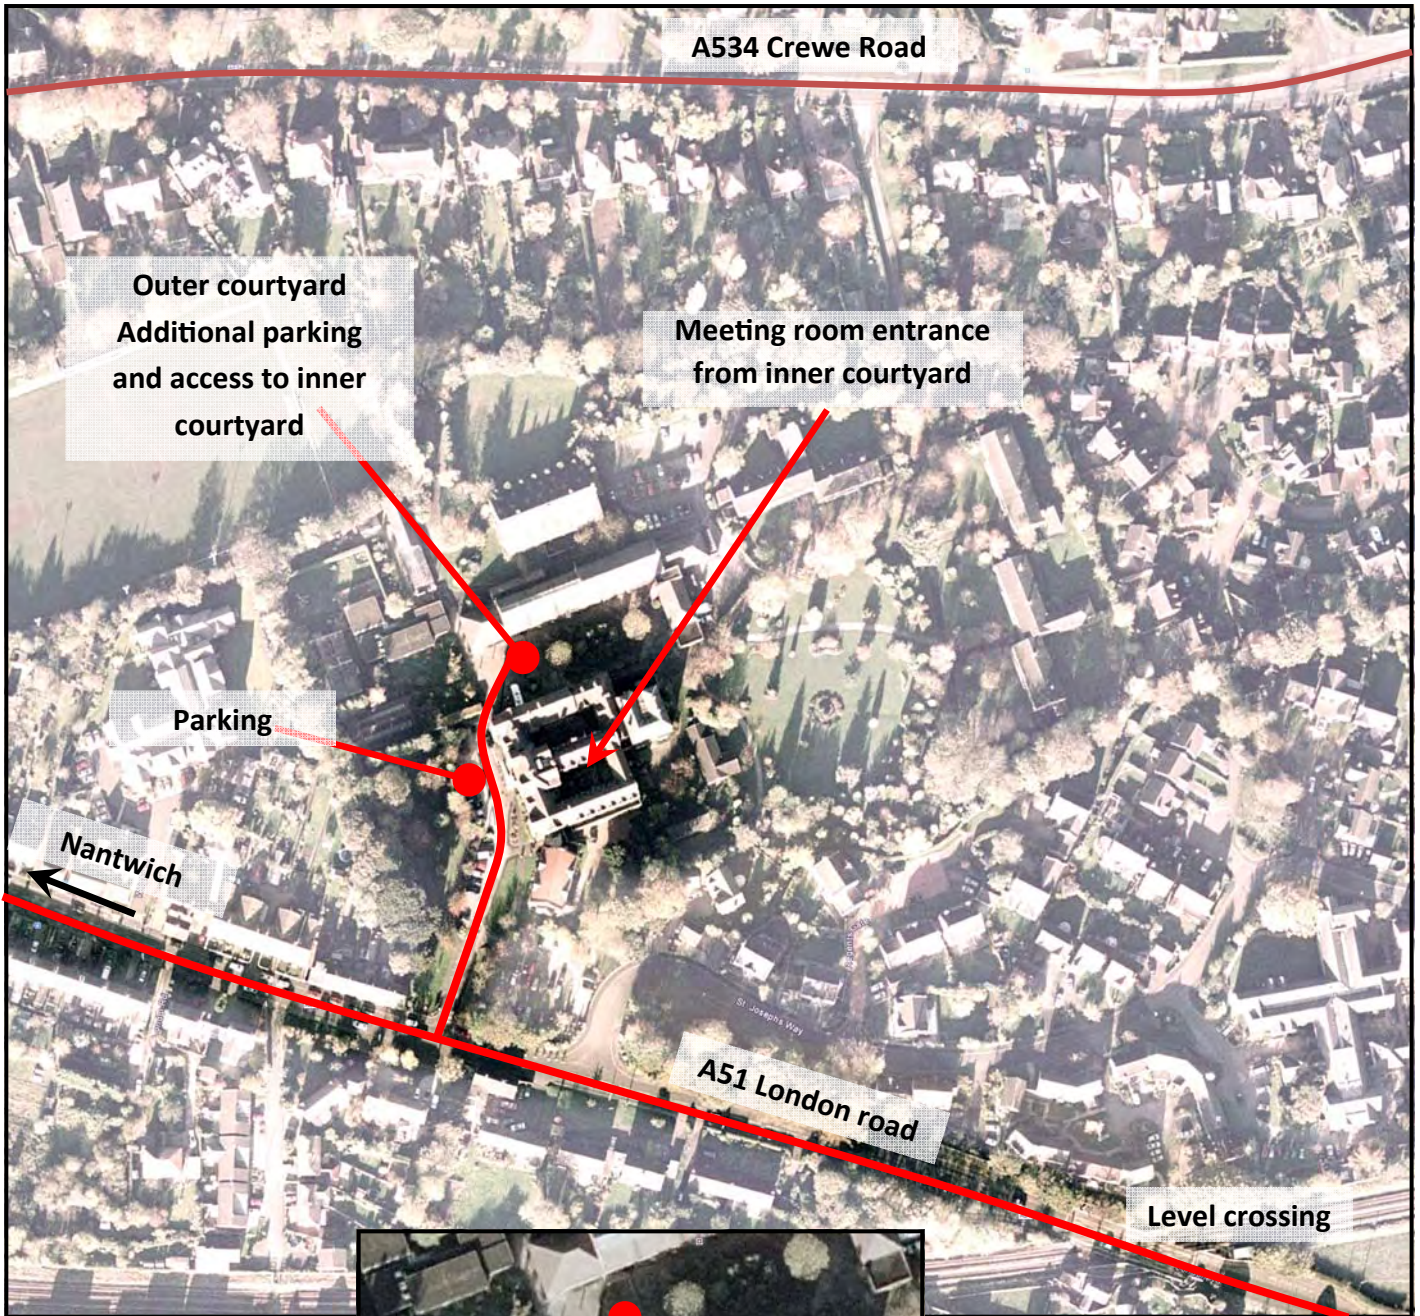

## Meeting room location page 2 of 2

Regents Park, London Road, Nantwich, Cheshire CW5 6LW

Outer courtyard  
Additional parking  
and access to inner  
courtyard

Parking

Meeting room entrance  
from inner courtyard