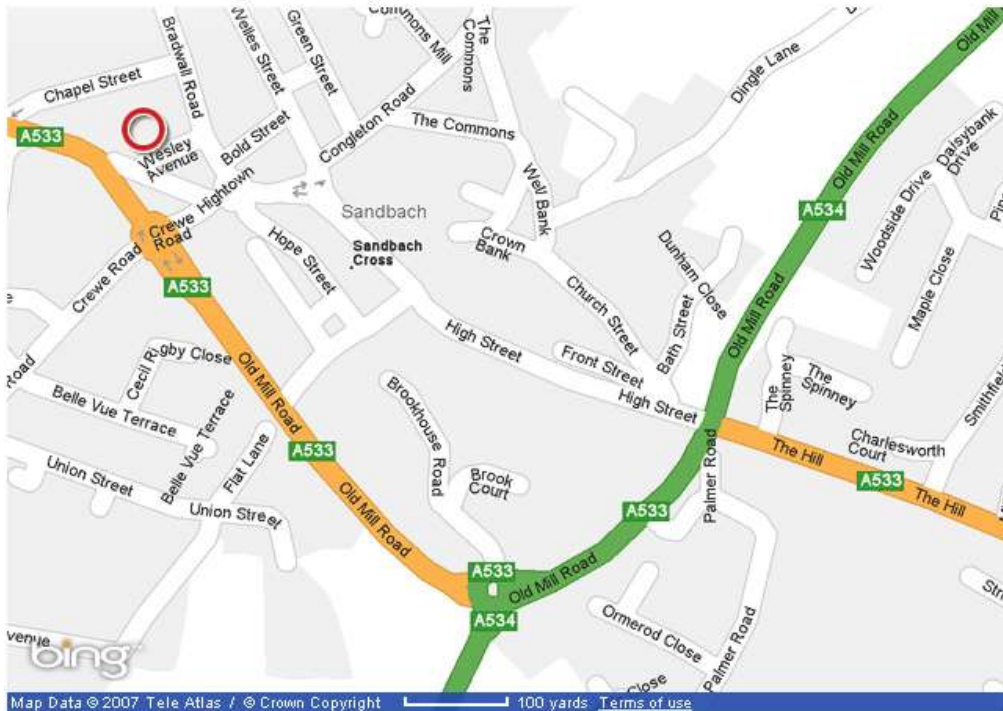

Sandbach Photographic Society
The Wesley Centre,
Wesley Avenue, Sandbach Cheshire CW11 1DG

The Wesley Centre is behind and to the left of The Methodist Church where there is a small car park. We meet in the Henshall Room – turn right after entering the Wesley Centre.

From the M6 Motorway (Junction 17): At the motorway junction, turn right if you have travelled south or left if you have travelled north. Go straight over the traffic lights, and straight over the first roundabout. Turn right at the next roundabout and turn left immediately before the next roundabout. The church is on your left immediately after the road turns to the right.

From Crewe (via the A534): Turn left at the first roundabout. Turn right at the next roundabout and turn left immediately before the next roundabout. The church is on your left immediately after the road turns to the right.

From Congleton (via the A534): Go straight over the traffic lights, and straight over the first roundabout. Turn right at the next roundabout and turn left immediately before the next roundabout. The church is on your left immediately after the road turns to the right.

From Middlewich (via the A533): Turn left at the first roundabout. Turn left immediately before the next roundabout. The church is on your left immediately after the road turns to the right.

From Stoke (via the A533 and Rode Heath): Turn left at the traffic lights. Go straight over the first roundabout. Turn right at the next roundabout and turn left immediately before the next roundabout. The church is on your left immediately after the road turns to the right.